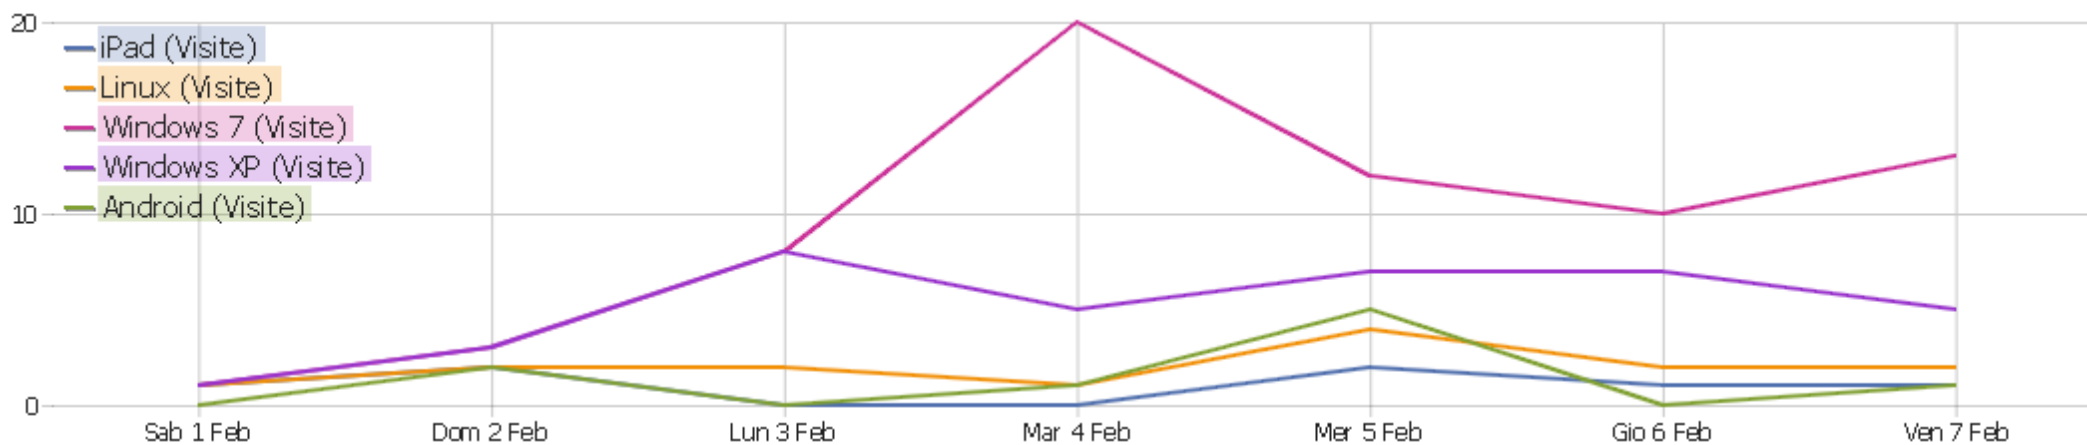

Sistemi Operativi

Sistema operativo	Visite	Azioni nel sito	Azioni per visita	Durata media	% dei rimbalzi	Tasso di conversione
Windows 7	67	141	2.1	00:02:49	58.21%	0%
Windows XP	36	94	2.61	00:02:05	41.67%	0%
Windows Vista	15	60	4	00:05:23	73.33%	0%
Linux	14	80	5.71	00:10:27	21.43%	0%
Android	9	11	1.22	00:00:02	77.78%	0%
iPad	7	16	2.29	00:04:08	42.86%	0%
Windows 8	5	7	1.4	00:00:07	80%	0%
Mac OS	3	3	1	00:00:00	100%	0%
Windows Mobile	3	3	1	00:00:00	100%	0%
iPhone	2	3	1.5	00:00:06	50%	0%