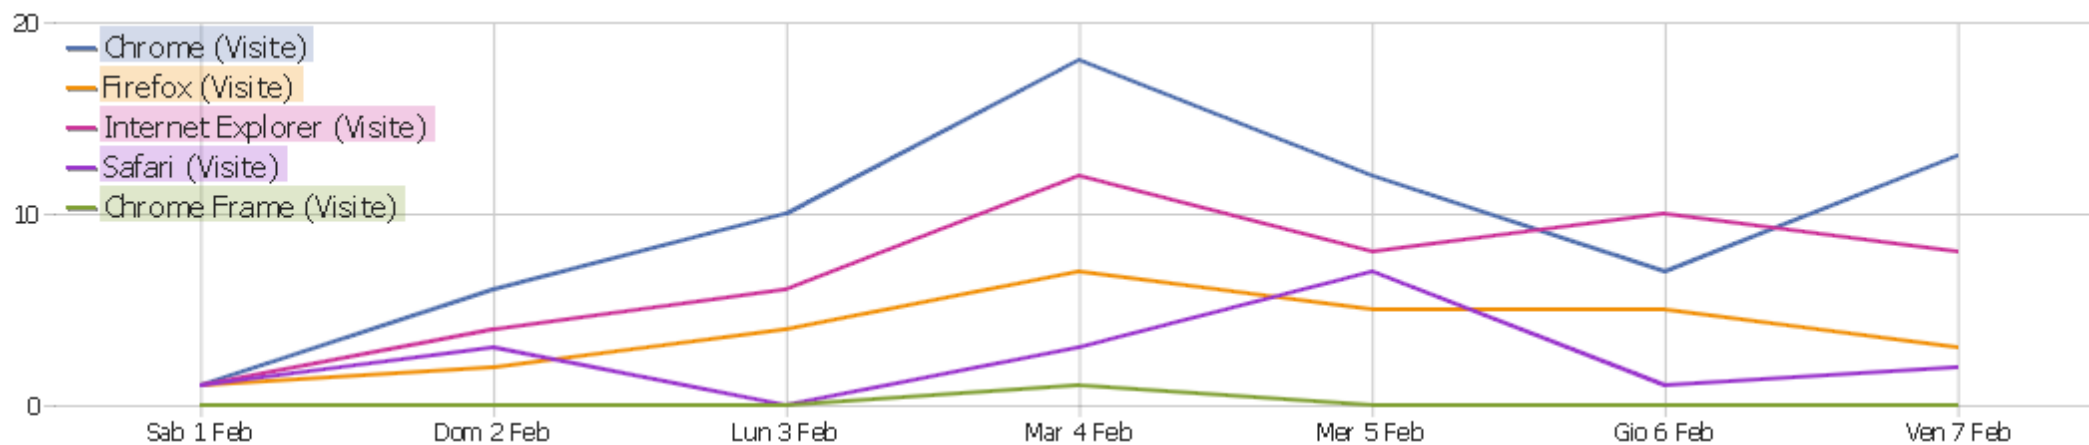

Browser dei visitatori

Browser	Visite	Azioni nel sito	Azioni per visita	Durata media	% dei rimbalzi	Tasso di conversione
Chrome	67	208	3.1	00:05:19	59.7%	0%
Firefox	27	66	2.44	00:02:14	40.74%	0%
Internet Explorer	49	116	2.37	00:01:33	51.02%	0%
Safari	17	27	1.59	00:01:43	70.59%	0%
Chrome Frame	1	1	1	00:00:00	100%	0%